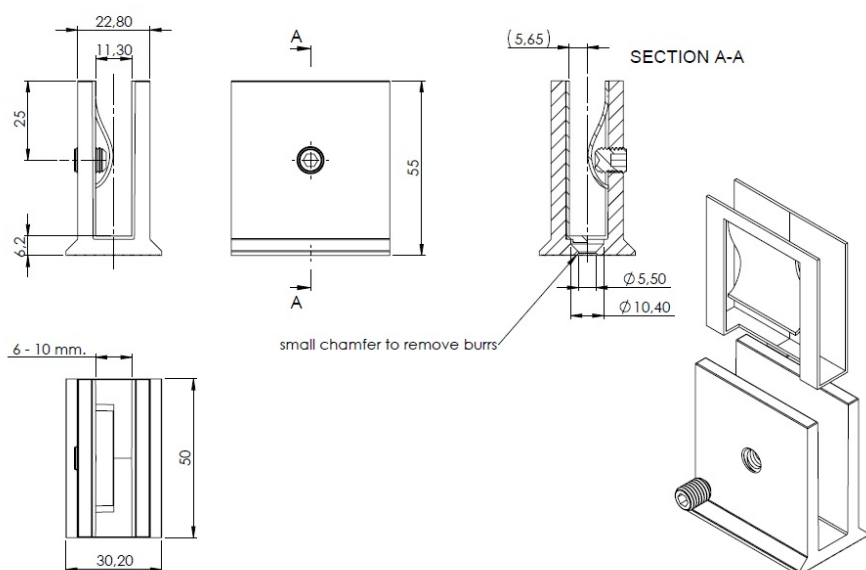

PRODUCT SHEET

Description:

Glass Clamp "Kos", Brushed Brass, Floor/Glass, 55x50x30mm, 6-10mm Glass Thickness, No Cutting, Brass Material

Item number:

15.23.780-6

Units	Box	Carton	HS Code	Barcode
Pcs.	1	50	8302419000	
				5704866516860

SISO A/S

Mileparken 11
DK-2740 Skovlunde
Denmark
VAT: 24786013

Phone +45 45 830 900

www.siso.dk
siso@siso.dk

Danske Bank
Nytorv Branch
Copenhagen
SWIFT: DABADKKK

Account no.
4180 3112 112936
IBAN Account
DK7230003112112936